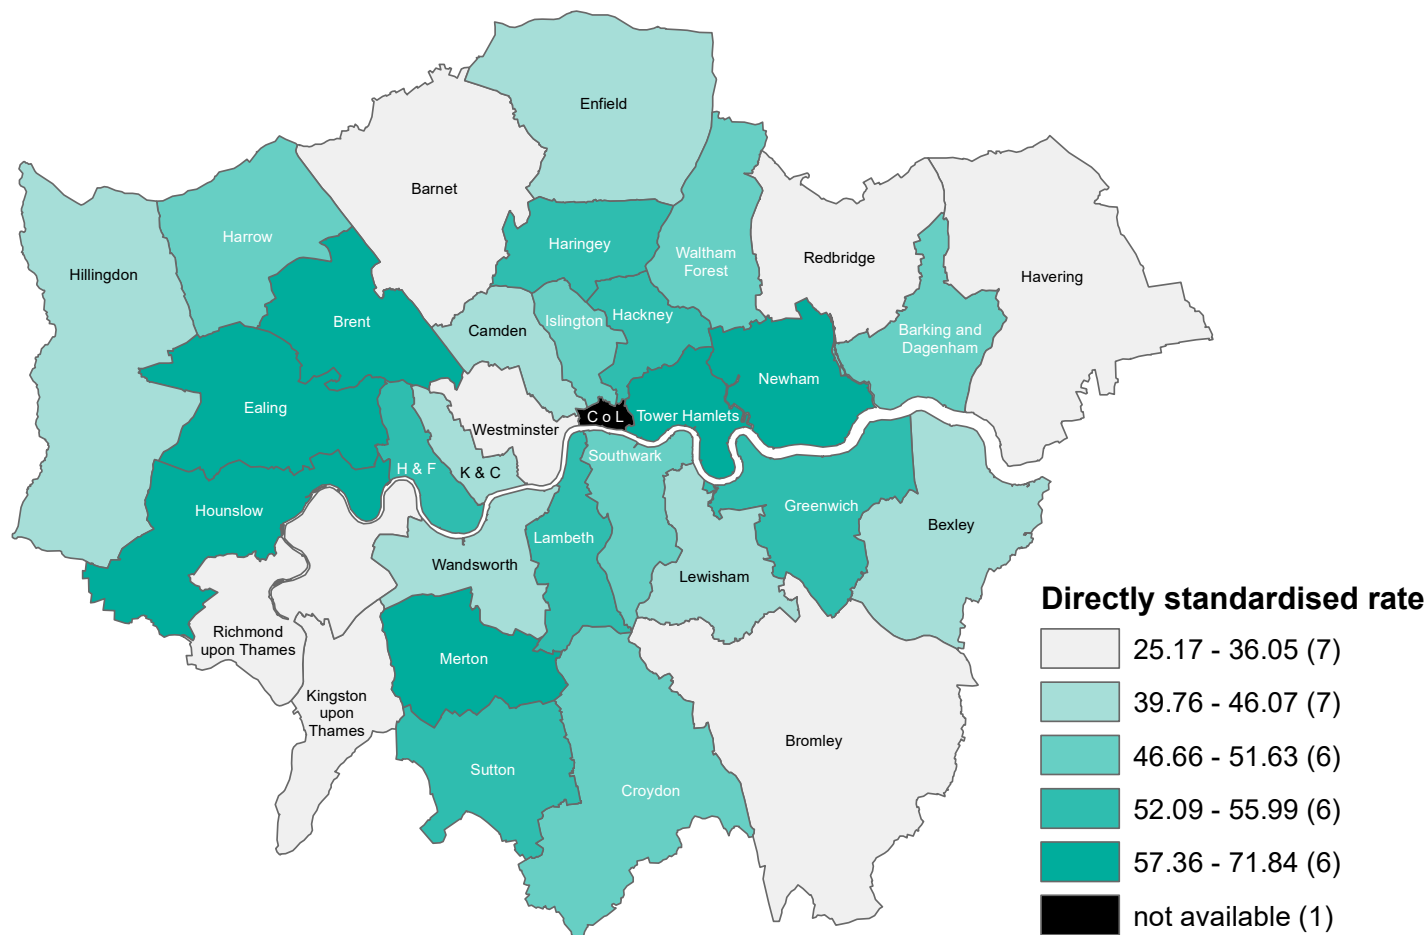

# Violent crime - hospital admissions for violence (including sexual violence), Persons, All ages, 2017/18 - 19/20

C o L = City of London, H & F = Hammersmith & Fulham, K & C = Kensington & Chelsea