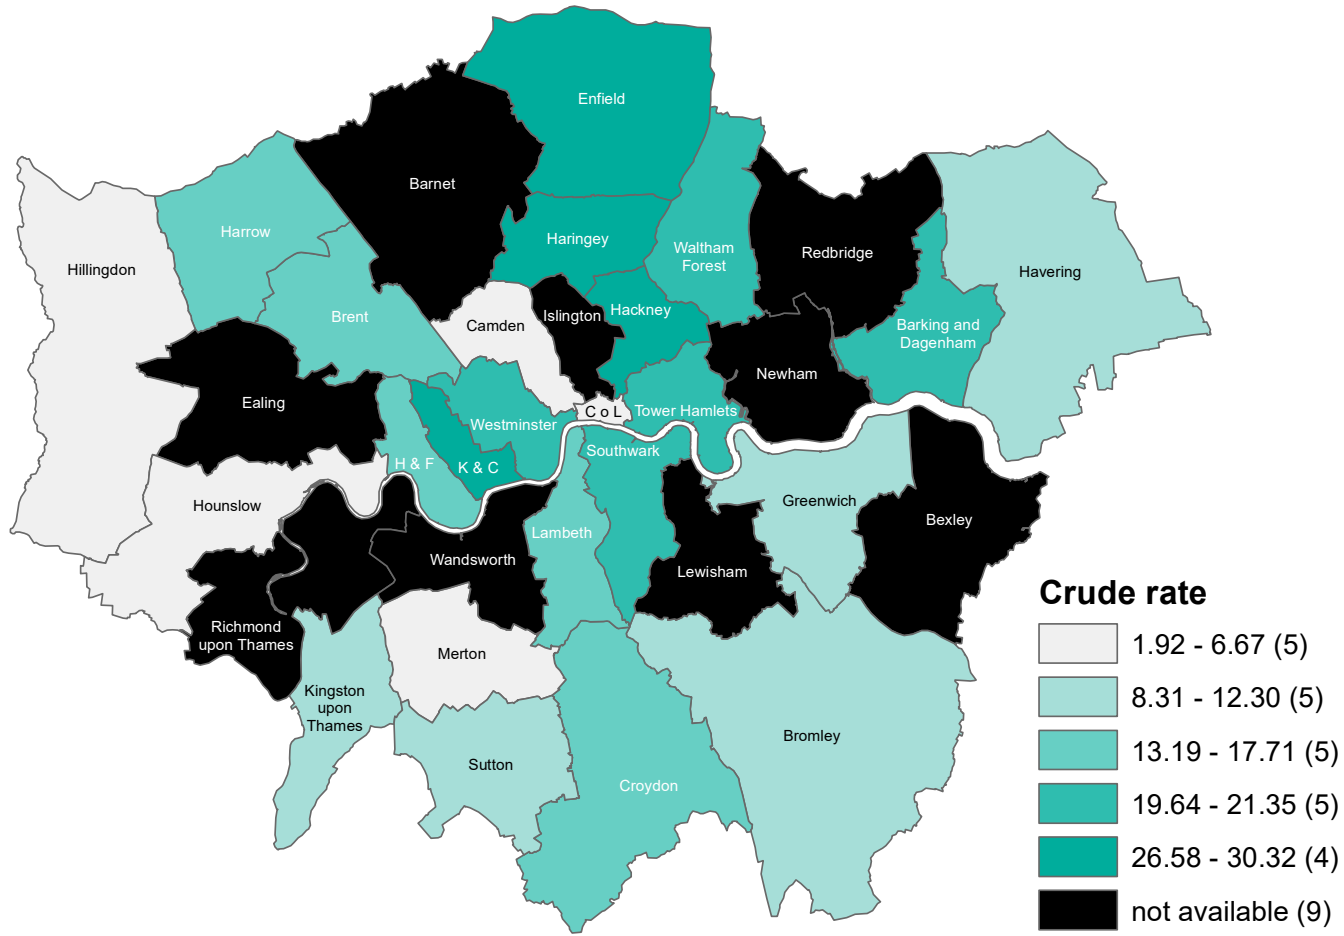

# Homelessness - households in temporary accommodation, 2019/20

C o L = City of London, H & F = Hammersmith & Fulham, K & C = Kensington & Chelsea