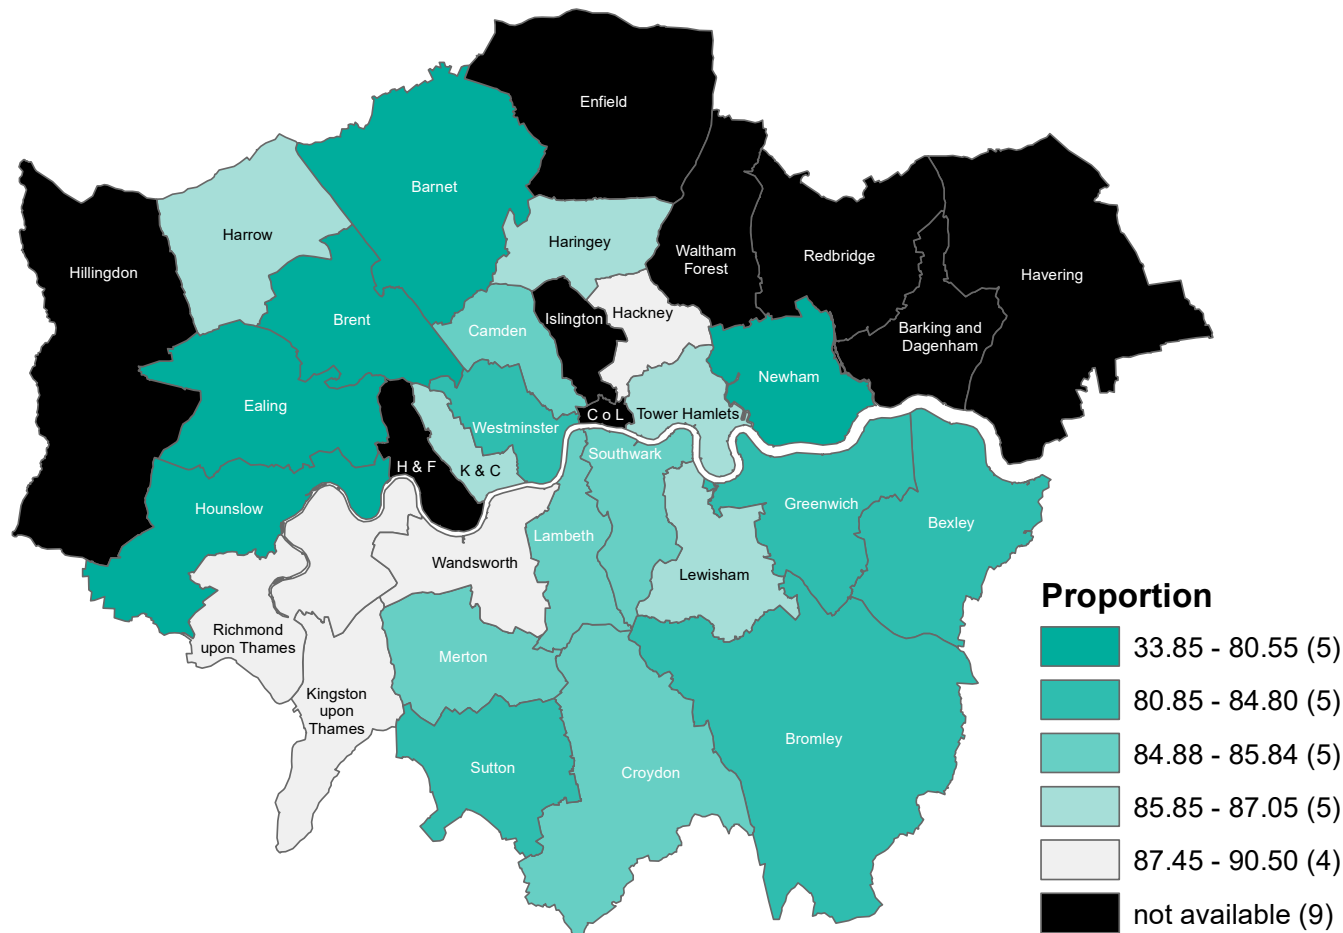

# Child development: percentage of children achieving a good level of development at 2-2½ years, Persons, 2-2.5 yrs, 2019/20

C o L = City of London, H & F = Hammersmith & Fulham, K & C = Kensington & Chelsea