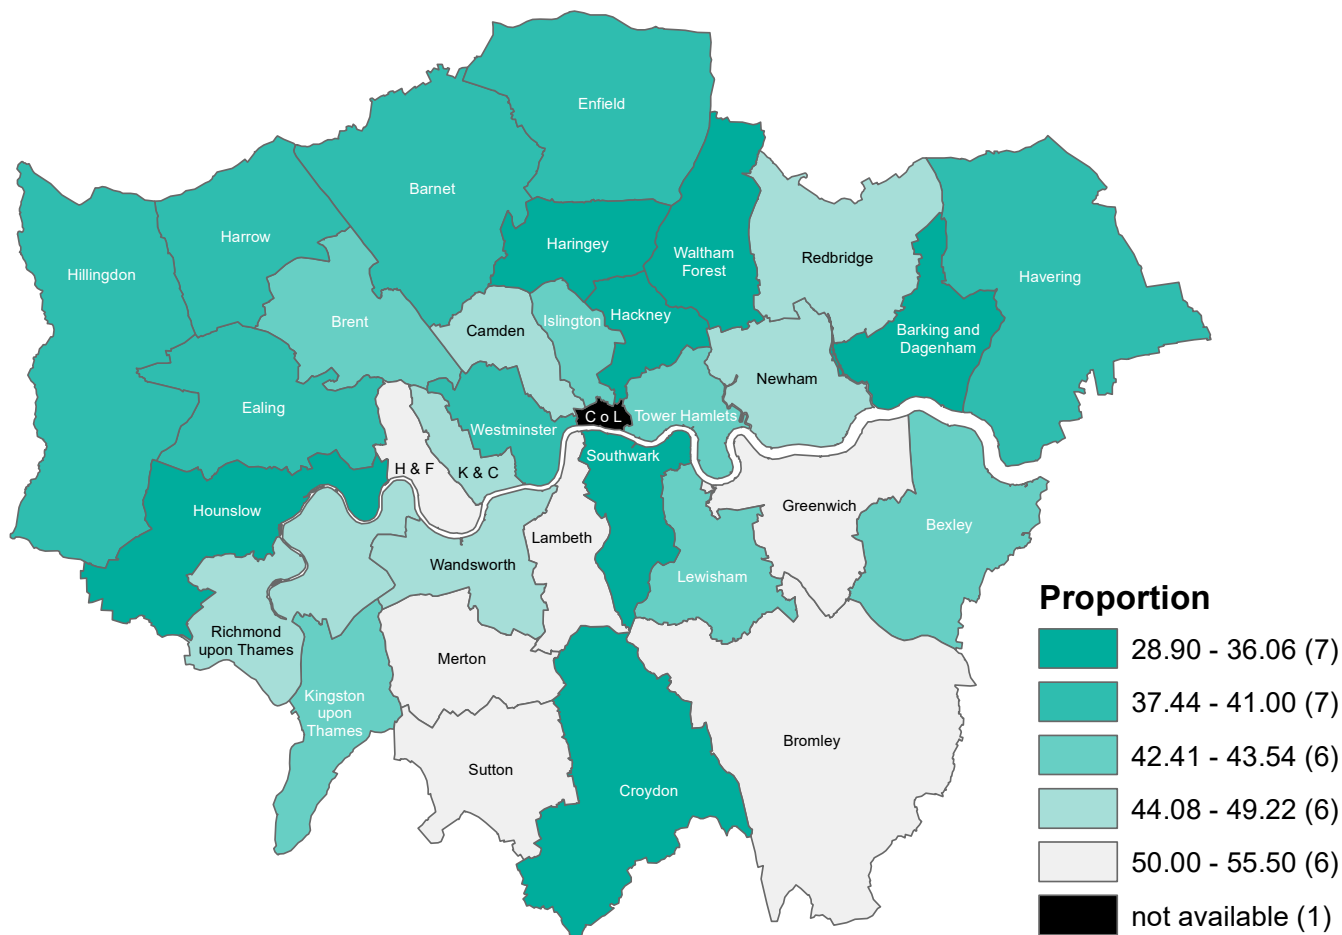

# Successful completion of alcohol treatment, Persons, 18+ yrs, 2019

C o L = City of London, H & F = Hammersmith & Fulham, K & C = Kensington & Chelsea