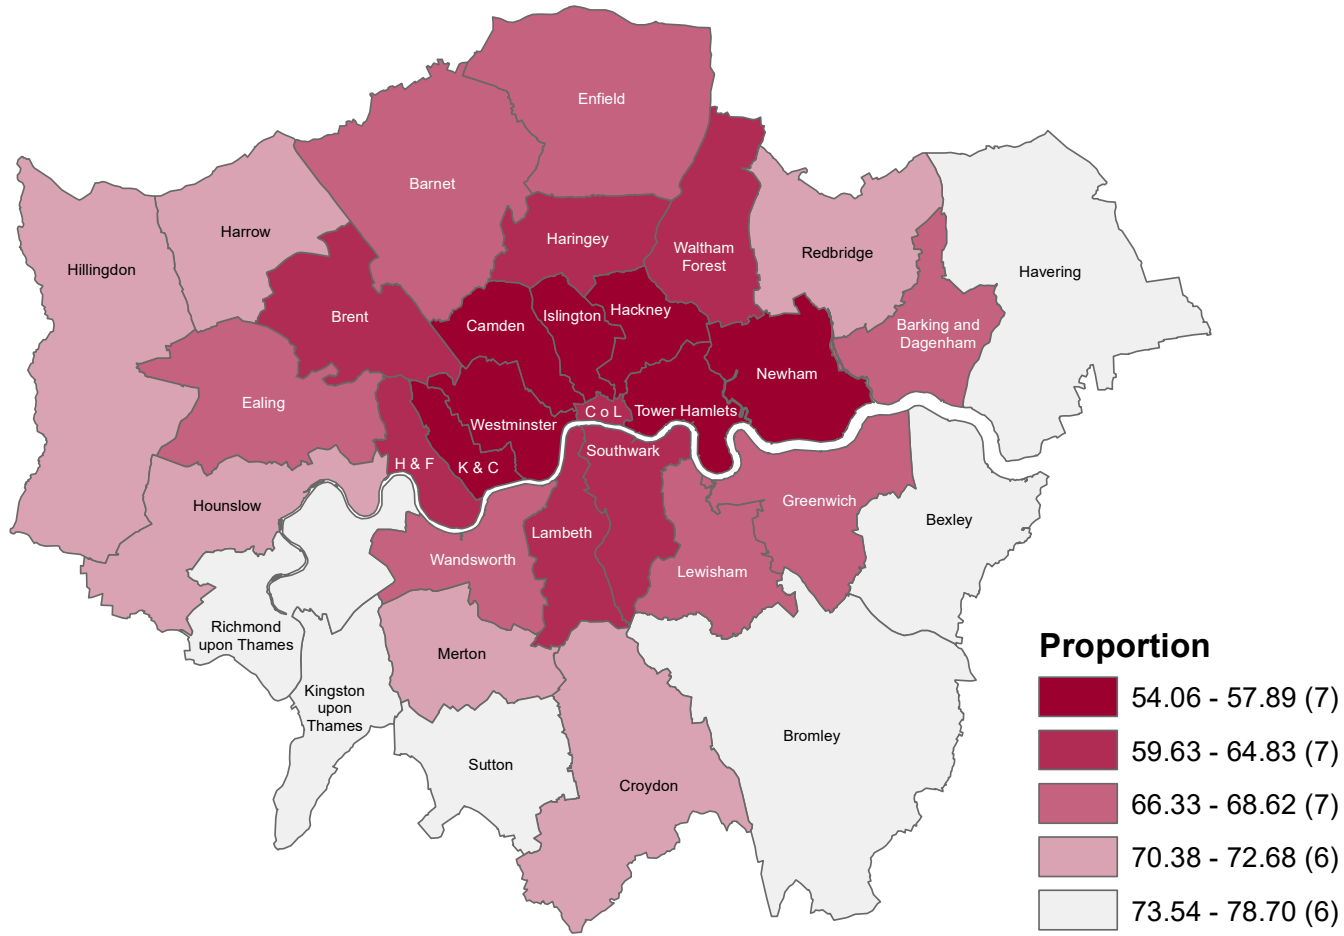

Cancer screening coverage - breast cancer, Female, 53-70 yrs, 2020

C o L = City of London, H & F = Hammersmith & Fulham, K & C = Kensington & Chelsea