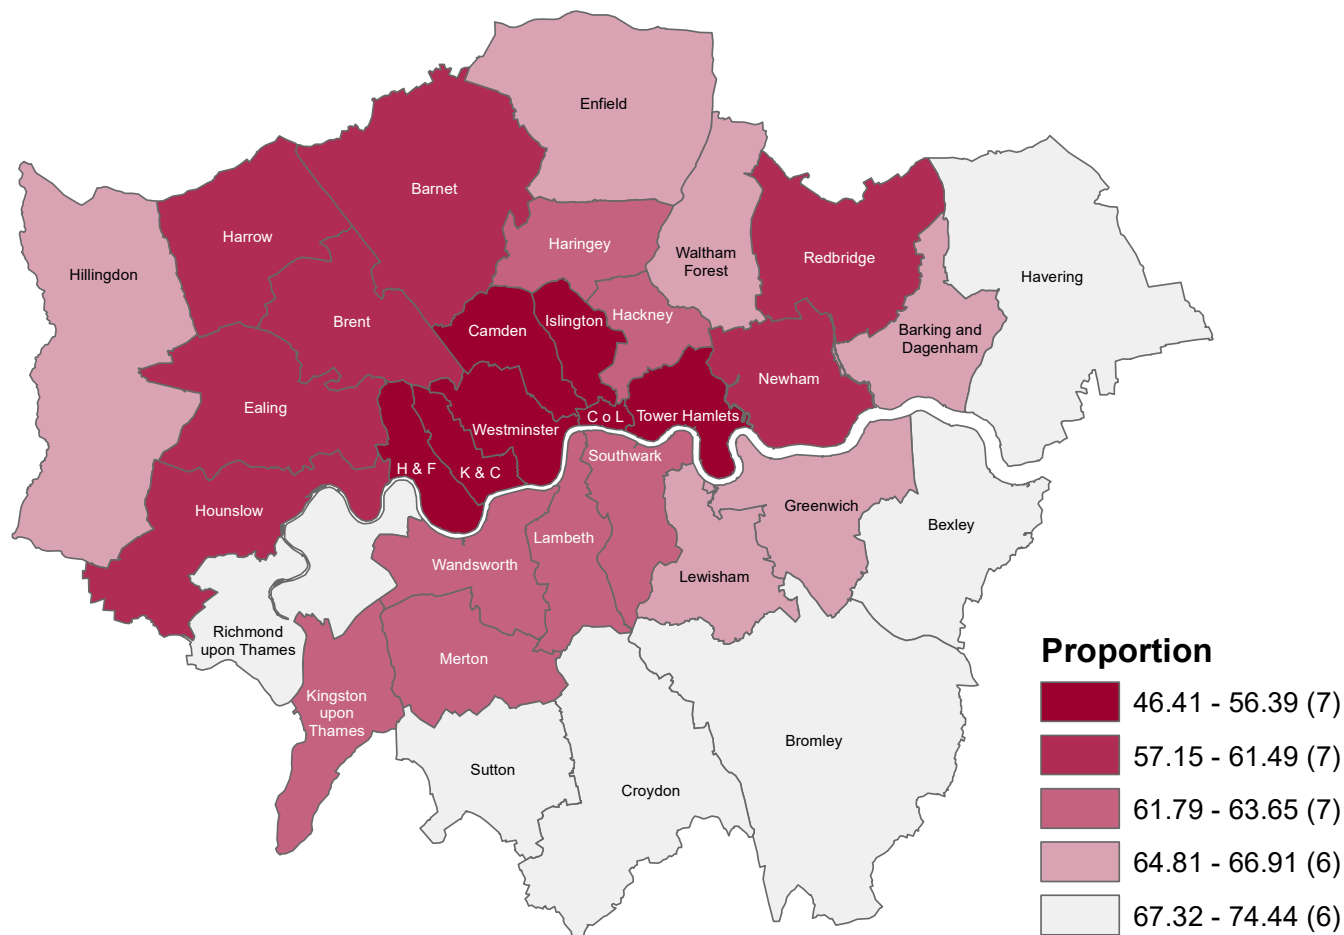

Cancer screening coverage - cervical cancer (aged 25 to 49 years old), Female, 25-49 yrs, 2020

C o L = City of London, H & F = Hammersmith & Fulham, K & C = Kensington & Chelsea