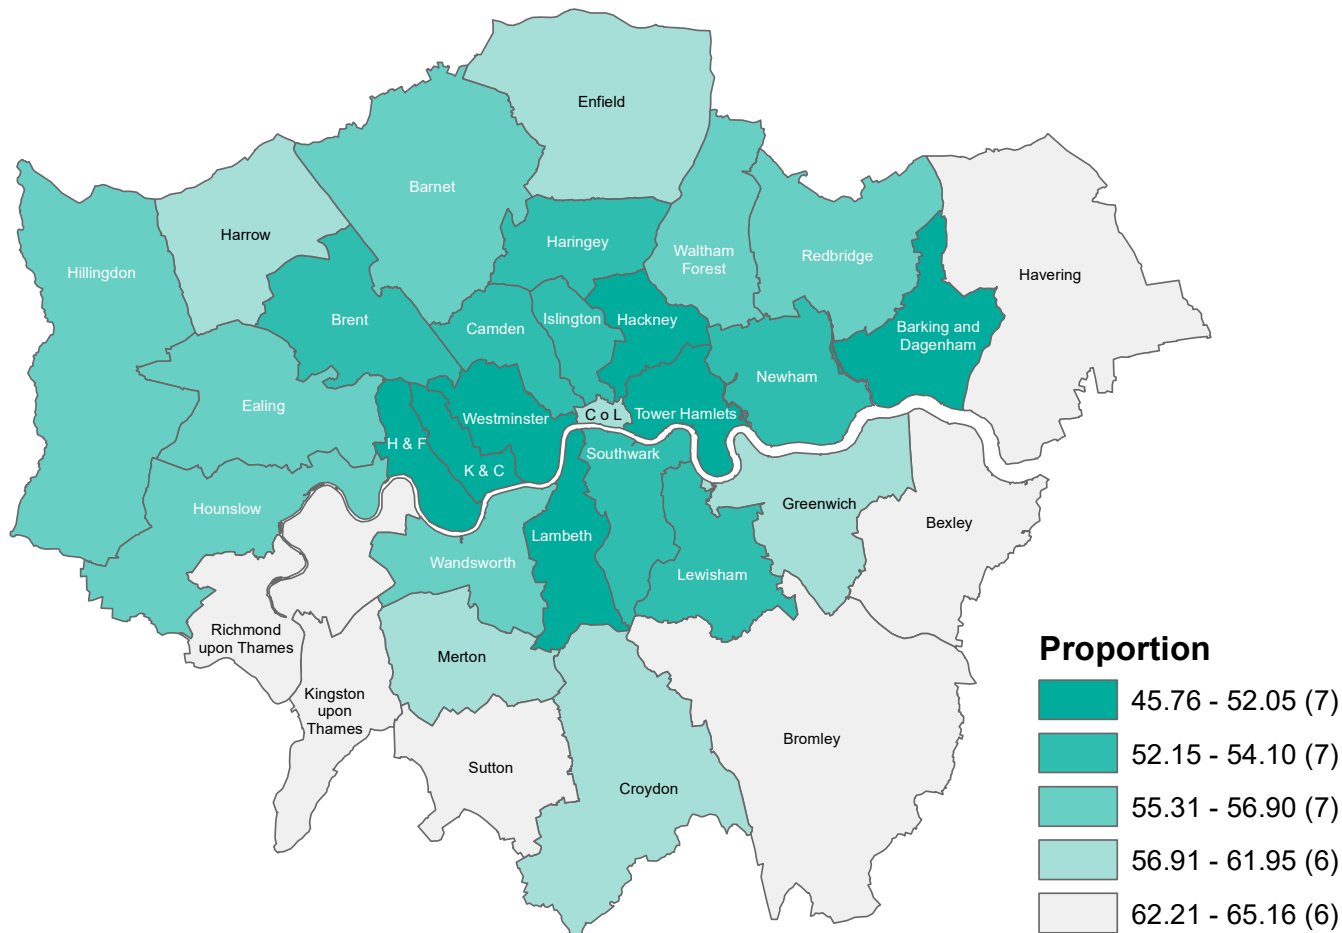

Cancer screening coverage - bowel cancer, Persons, 60-74 yrs, 2020

C o L = City of London, H & F = Hammersmith & Fulham, K & C = Kensington & Chelsea