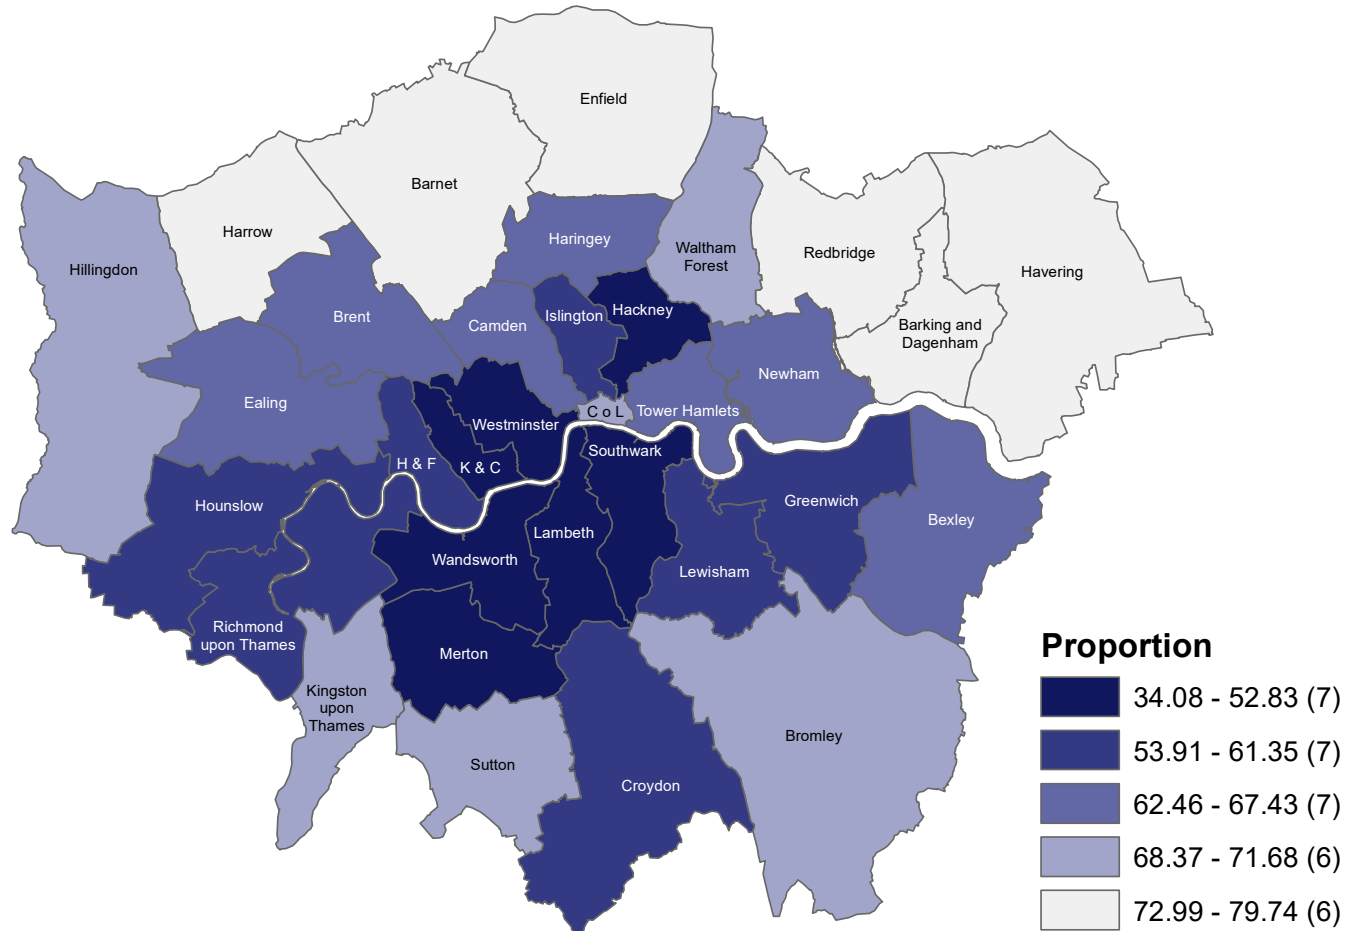

Abdominal Aortic Aneurysm Screening - Coverage, Male, 65, 2019/20

C o L = City of London, H & F = Hammersmith & Fulham, K & C = Kensington & Chelsea