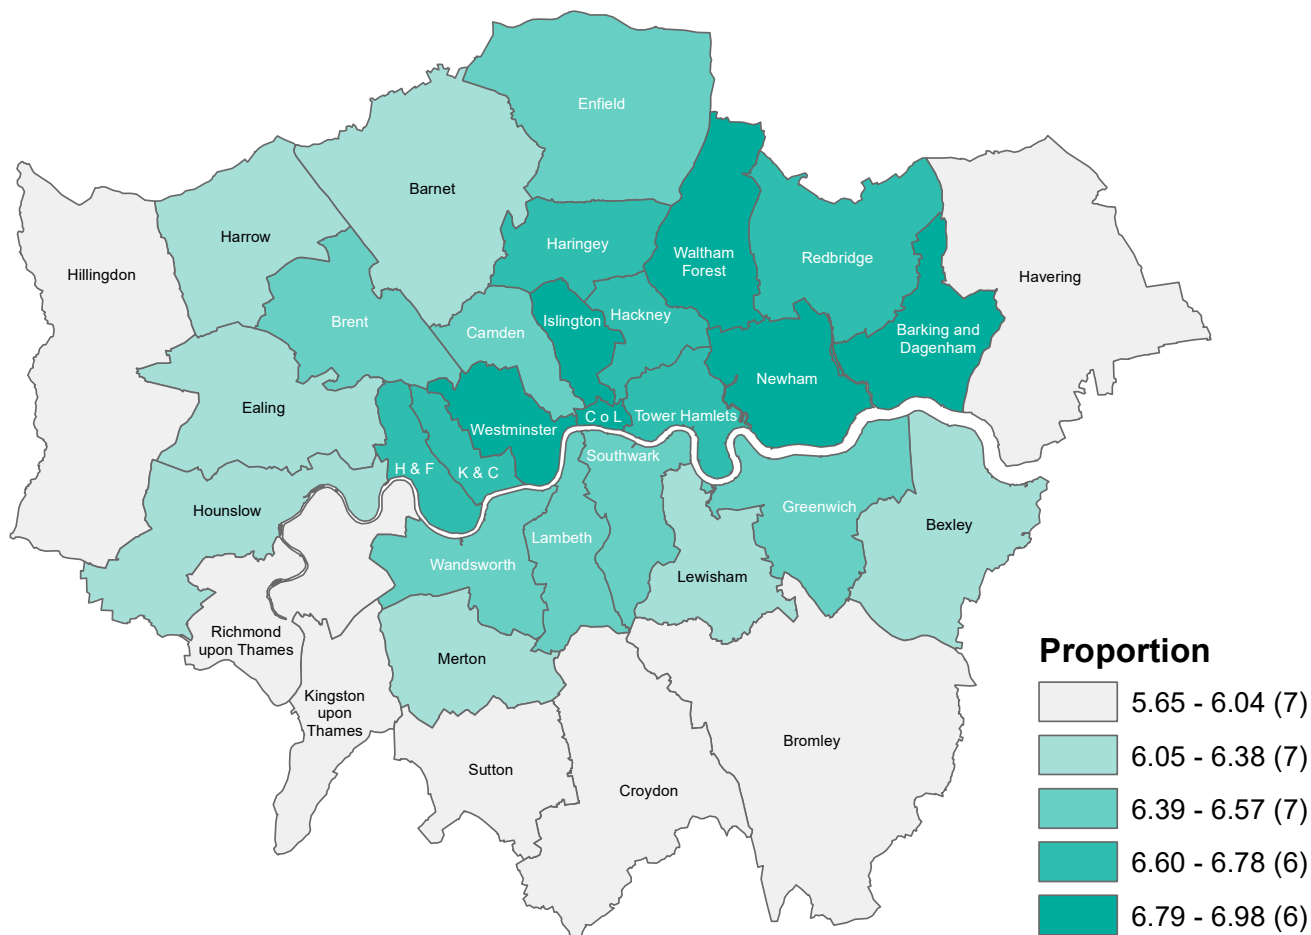

# Fraction of mortality attributable to particulate air pollution, Persons, 30+ yrs, 2019

C o L = City of London, H & F = Hammersmith & Fulham, K & C = Kensington & Chelsea