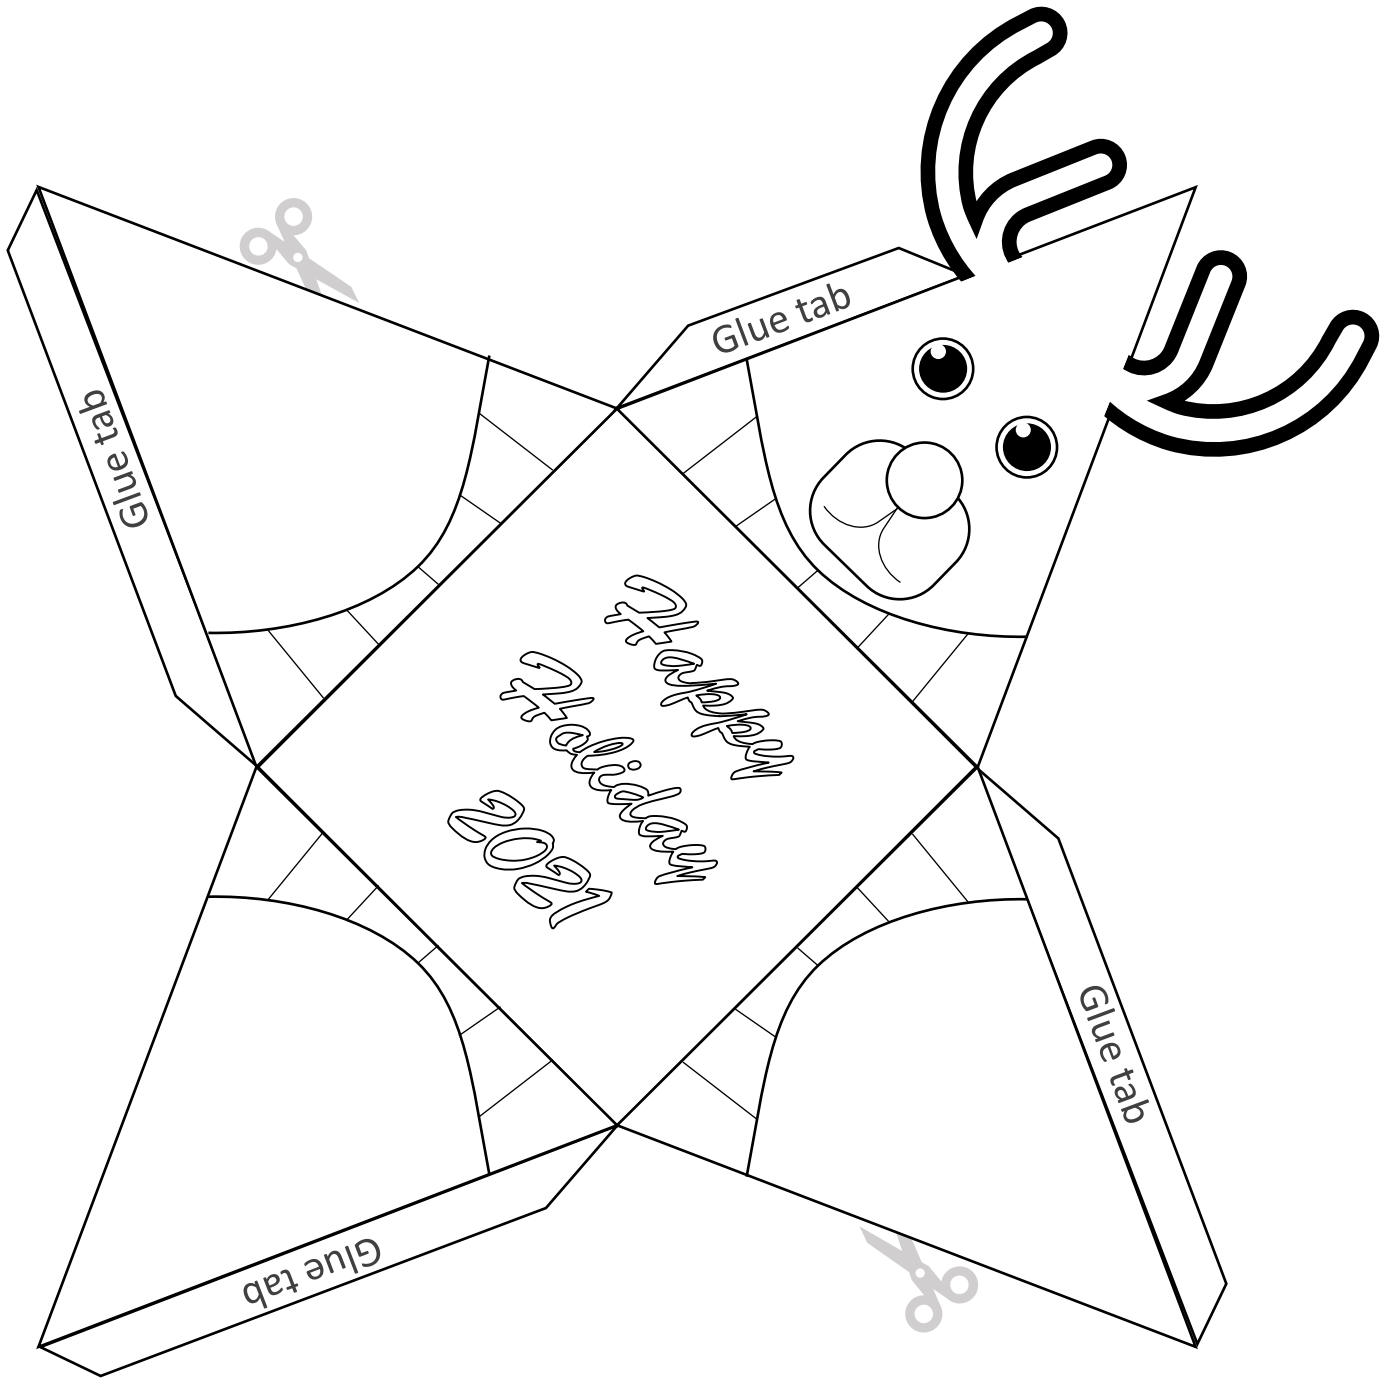

Reindeer Decoration

Instructions

1. Colour/ decorate the reindeer
2. Carefully cut around the decoration
3. Fold the glue tabs and spread glue on each tab
4. Fold the triangle sides together into a pyramid shape using the tabs to glue the sides together.
5. Keep the reindeers antlers sticking out as you glue together.